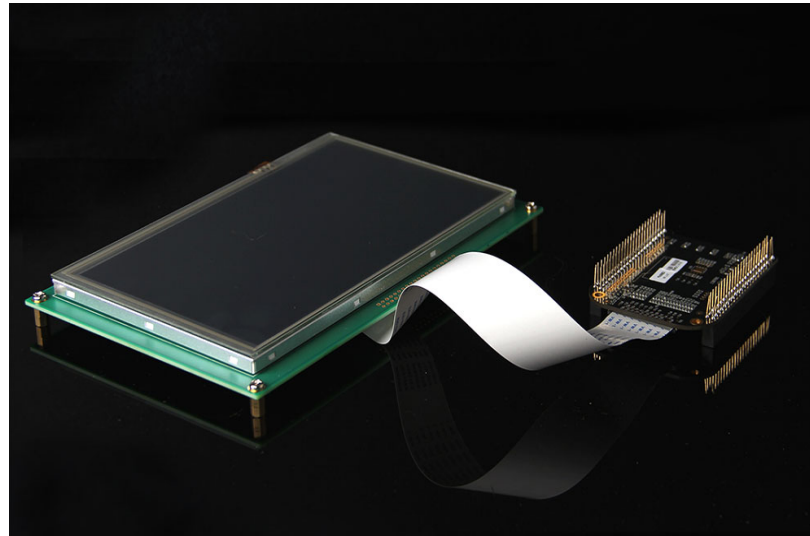

BEAGLEBONE LCD 7"
Model: LCD8000-70T

Specifications:

- Screen Size: 7 Inch
- Dimensions (W * H): 181.0mm * 120.0mm
- Sight size (W * H): 168mm * 112mm
- Resolution: 800 * 480
- Working temperature: -10 ~ 60 ° C
- Storage temperature: -20 ~ 70 ° C
- Electrical Specifications: Supports 5V power input, 3.5W typical power consumption
- Whether with touch screen: with 4 -wire resistive touch screen

Mechanical Drawing

NOTE:

- 1.TTL connector:FH19SC-40S-0.5SH;
- 2.General tolerance:±0.3.

LENGTH	LEVEL	GENERAL TOLERANCE #			LEVEL
		1	2	3	
0 - 4		0.05	0.1	0.1	
4 - 14		0.05	0.1	0.1	
14 - 43		0.05	0.2	0.2	
43 - 250		0.1	0.2	0.3	
250 - 600		0.1	0.3	0.5	NA
600 - 4000		0.1	0.5	0.8	NA

MATERIAL		CRITICAL DIMENSION	UNIT	SCALE	3rd ANGLE	MODEL NAME
FINISH		SPEC. DIMENSION	MM	1:1		AT070TN83 V.1
APPROVED	MH Tsai					PART DESCRIPTION AT070TN83 V.1-LCM
CHECKED	Hui'er Yao					
DESIGEND	Cosmo Zhou					INNOLUX
						SIZE
						A3
						SHEET NUMBER
						1
						VER
						0