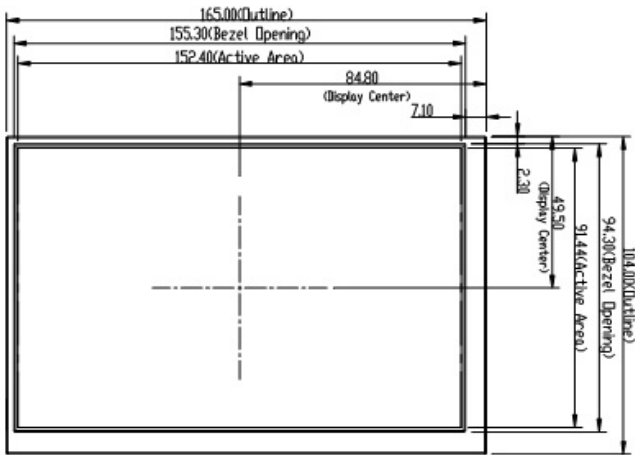

BEAGLEBONE LCD 7"
Model: LCD8000-70T

Specifications:

- Screen Size: 7 Inch
- Dimensions (W * H): 181.0mm * 120.0mm
- Sight size (W * H): 168mm * 112mm
- Resolution: 800 * 480
- Working temperature: -10 ~ 60 ° C
- Storage temperature: -20 ~ 70 ° C
- Electrical Specifications: Supports 5V power input, 3.5W typical power consumption
- Whether with touch screen: with 4 -wire resistive touch screen

Mechanical Drawing

NOTE:

- 1.TTL connector:FH19SC-40S-0.5SH;
- 2.General tolerance:±0.3.

LENGTH	LEVEL	GENERAL TOLERANCE #			LEVEL
		1	2	3	
0 - 4		0.05	0.1	0.1	
4 - 14		0.05	0.1	0.1	
14 - 43		0.05	0.2	0.2	
43 - 250		0.1	0.2	0.3	
250 - 600		0.1	0.3	0.5	NA
600 - 4000		0.1	0.5	0.8	NA

MATERIAL		CRITICAL DIMENSION	UNIT	SCALE	3rd ANGLE	MODEL NAME
FINISH		SPEC. DIMENSION	MM	1:1		AT070TN83 V.1
APPROVED	MH Tsai					PART DESCRIPTION AT070TN83 V.1-LCM
CHECKED	Hui'er Yao					
DESIGEND	Cosmo Zhou					INNOLUX
						SIZE
						A3
						SHEET NUMBER
						1
						VER
						0