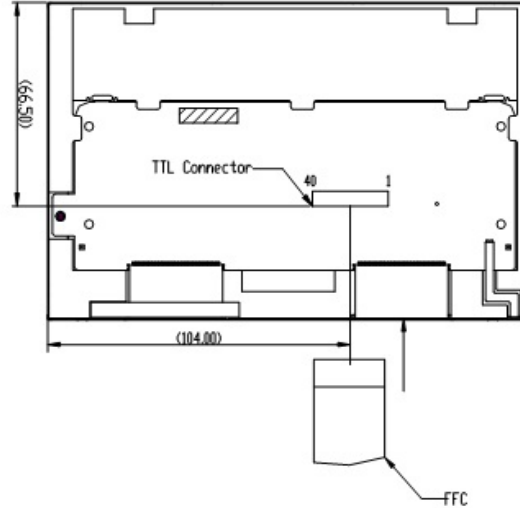

BEAGLEBONE LCD 7"
Model: LCD8000-70T

Specifications:

- Screen Size: 7 Inch
- Dimensions (W * H): 181.0mm * 120.0mm
- Sight size (W * H): 168mm * 112mm
- Resolution: 800 * 480
- Working temperature: -10 ~ 60 ° C
- Storage temperature: -20 ~ 70 ° C
- Electrical Specifications: Supports 5V power input, 3.5W typical power consumption
- Whether with touch screen: with 4 -wire resistive touch screen

Mechanical Drawing

NOTE:

- 1.TTL connector:FH19SC-40S-0.5SH;
- 2.General tolerance:±0.3.

LENGTH	LEVEL	GENERAL TOLERANCE #			LEVEL
		1	2	3	
0 - 4		0.05	0.1	0.1	
4 - 14		0.05	0.1	0.1	
14 - 43		0.05	0.2	0.2	
43 - 250		0.1	0.2	0.3	
250 - 600		0.1	0.3	0.5	NA
600 - 4000		0.1	0.5	0.8	NA

MATERIAL		CRITICAL DIMENSION	UNIT	SCALE	3rd ANGLE	MODEL NAME
FINISH		SPEC. DIMENSION	MM	1:1		AT070TN83 V.1
APPROVED	MH Tsai					PART DESCRIPTION AT070TN83 V.1-LCM
CHECKED	Hui'er Yao					
DESIGEND	Cosmo Zhou					INNOLUX
						SIZE
						A3
						SHEET NUMBER
						1
						VER
						0